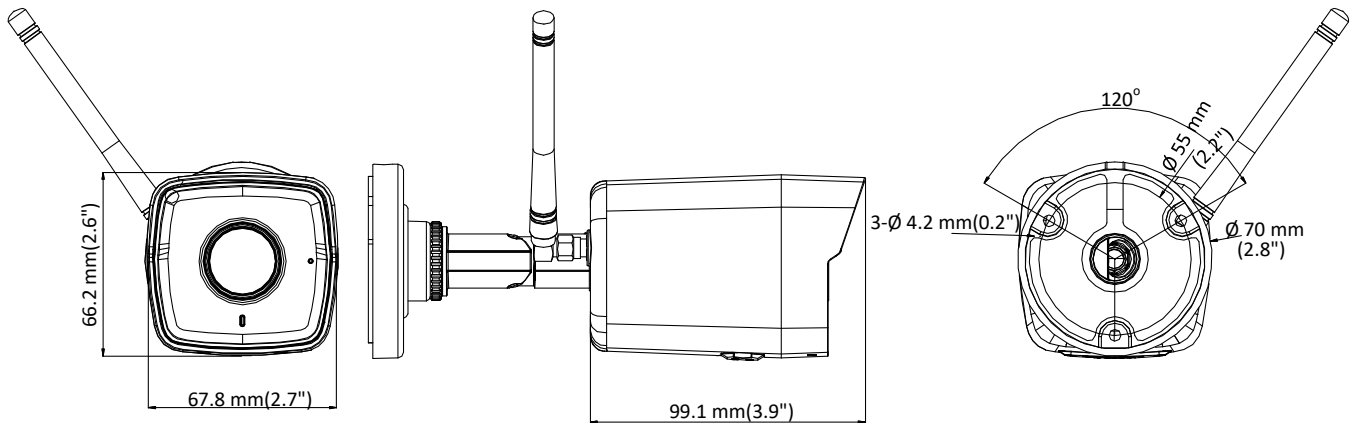

Dimensions