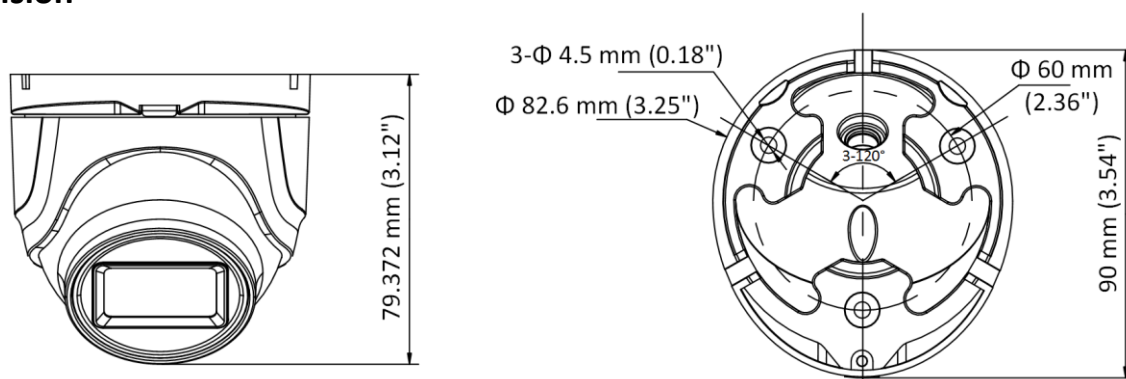

▪ Specification

Camera	
Image Sensor	2 MP CMOS
Signal System	PAL/NTSC
Resolution	1920 (H) × 1080 (V)
Frame Rate	TVI: 1080p@25fps/30fps AHD: 1080p@25fps/30fps CVI: 1080p@25fps/30fps CVBS: PAL/NTSC
Min. Illumination	0.02 Lux @ (F1.2, AGC ON), 0 Lux with IR
Shutter Time	PAL: 1/25 s to 1/50,000 s; NTSC: 1/30 s to 1/50,000 s
Lens	2.8 mm, 3.6 mm Fixed Lens
Field of View	2.8 mm, horizontal FOV: 102°, vertical FOV: 55°, diagonal FOV: 123° 3.6 mm, horizontal FOV: 81°, vertical FOV: 42°, diagonal FOV: 100°
Lens Mount	M12
Day & Night	ICR
WDR (Wide Dynamic Range)	Digital WDR
Angle Adjustment	Pan: 0° to 360°, Tilt: 0° to 75°, Rotation: 0° to 360°
Menu	
Image Mode	STD/HIGH-SAT
AGC	Yes
Day/Night Mode	Auto/Color/BW (Black and White)
White Balance	Auto
AE (Auto Exposure) Mode	DWDR,BLC,Global
Noise Reduction	2D DNR
Language	English
Function	Brightness,Mirror,Smart IR,Sharpness
Interface	
Video Output	Switchable TVI/AHD/CVI/CVBS
General	
Operating Conditions	-40°C to 60°C (-40°F to 140°F), Humidity: 90% or less (non-condensing)
Power Supply	12 VDC ± 25%
Consumption	Max. 3.3 W
Protection Level	IP66
Material	Metal
IR Range	Up to 20 m
Communication	HIKVISION-C
Dimension	90 mm × 82.6 mm × 79.372 mm (3.54" × 3.25" × 3.12")
Weight	Approx. 360g (0.79 lb.)

▪ Dimension